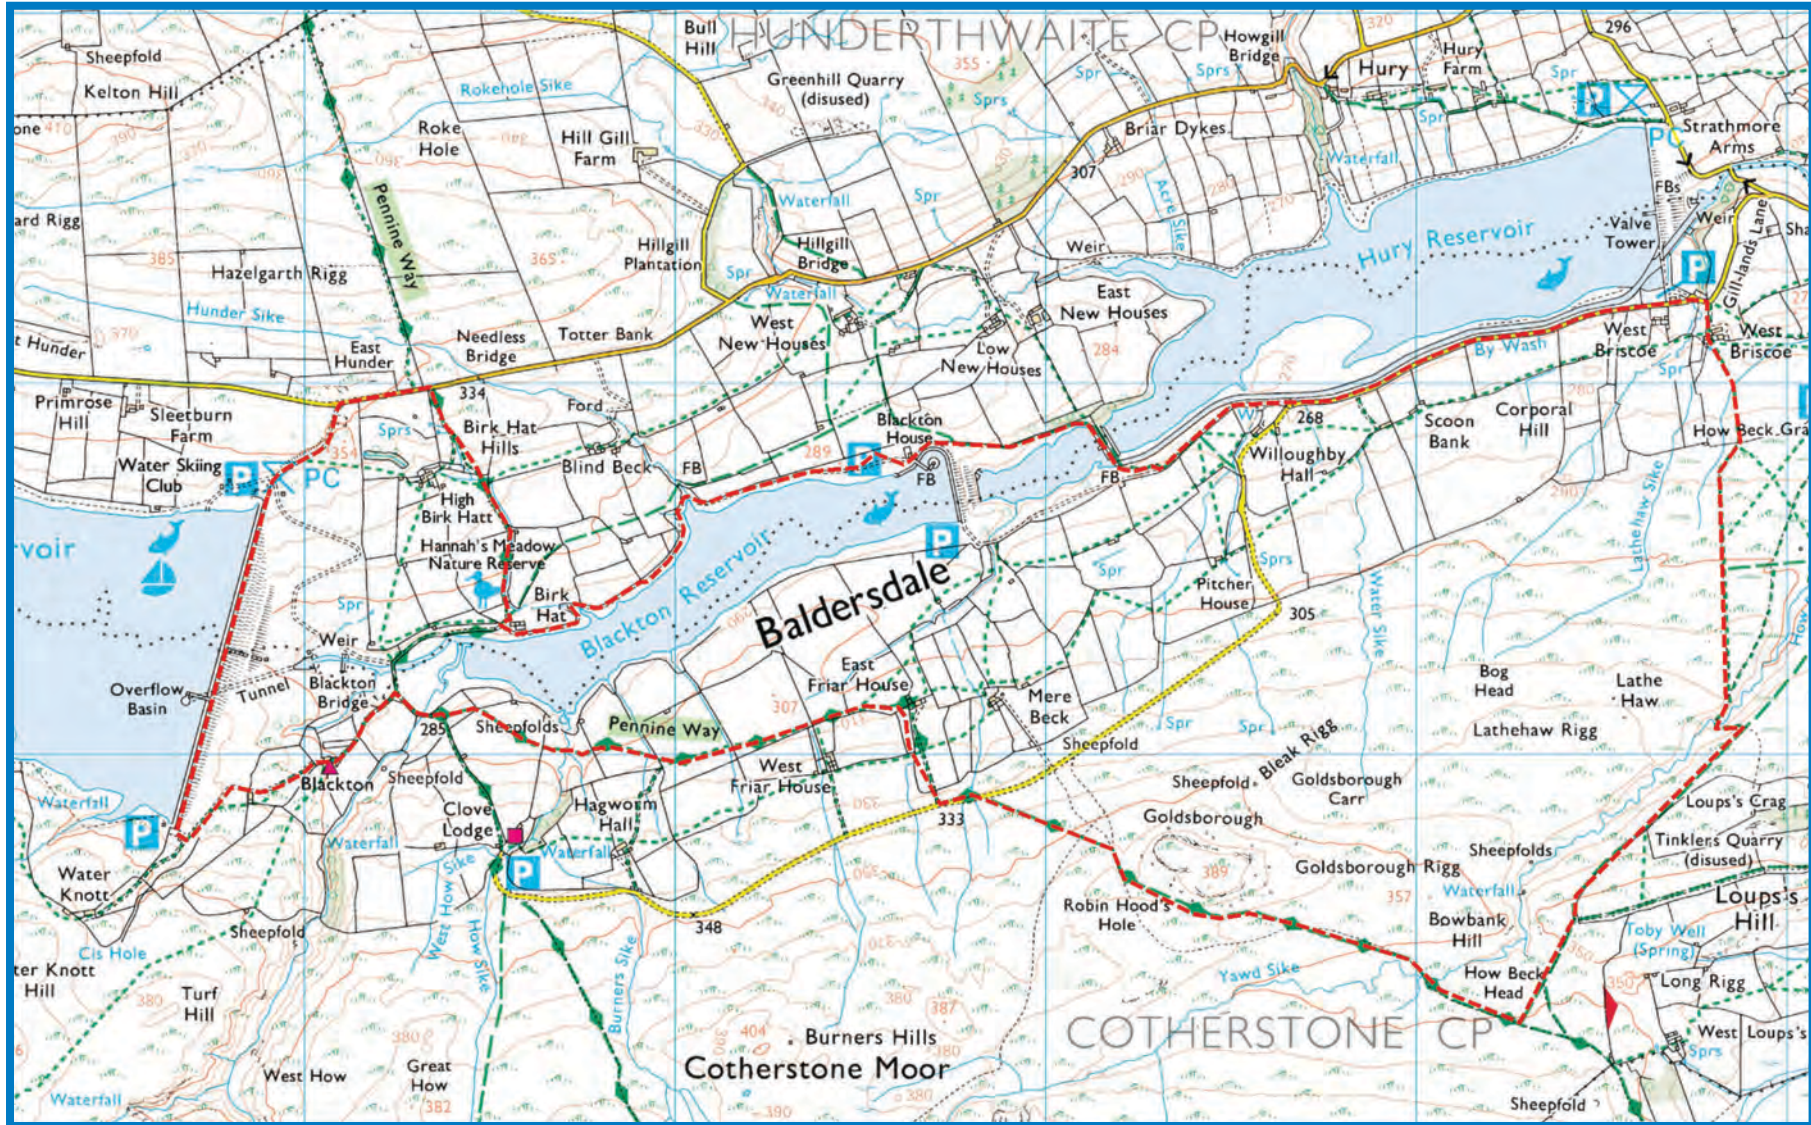

Teesdale Reservoir walk

Reproduced from an Ordnance Survey Map. Licence No. WU298506